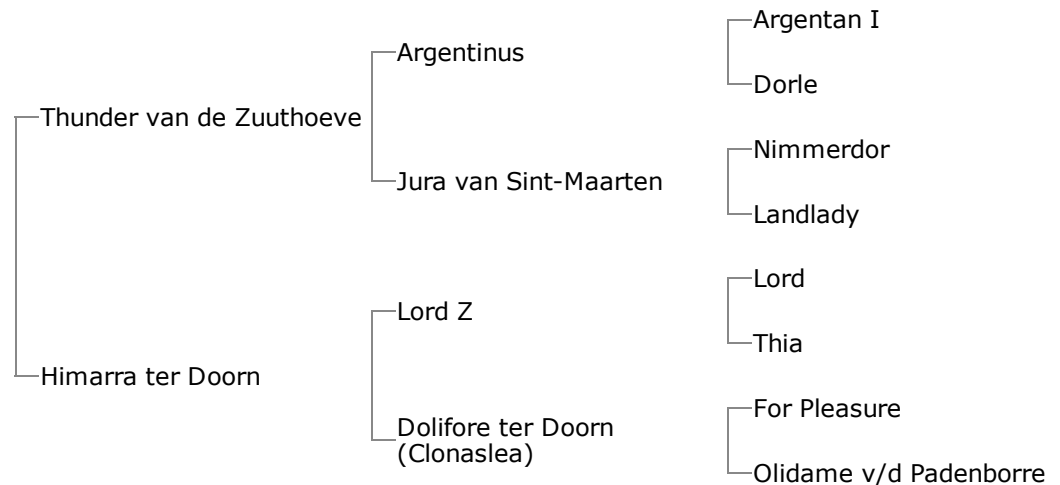

**Theodore de Landry  
Z 2016**

**Sire:** **THUNDER VAN DE ZUUTHOEVE** (BWP, 1996, bay stallion by Argentinus) *Approved for: BWP; ISJ level 1.60m* with Jan van Dyck (BEL) and Luciana Camargo (BRA); 3rd CSI3\* 2007 - Grand Prix **(1.50m)** Mechelen (BEL)

**1st dam:** Himarra ter Doorn (BWP, 2007, bay mare by Lord Z)

**Kastoria ter Doorn** (BWP, 2010, bay mare by Diamant de Semilly) **ISJ level 1.20m** with Vicky Van de Poel (BEL); 1st CSIYH1\* **(1.20m)** Lummen (BEL) 2016