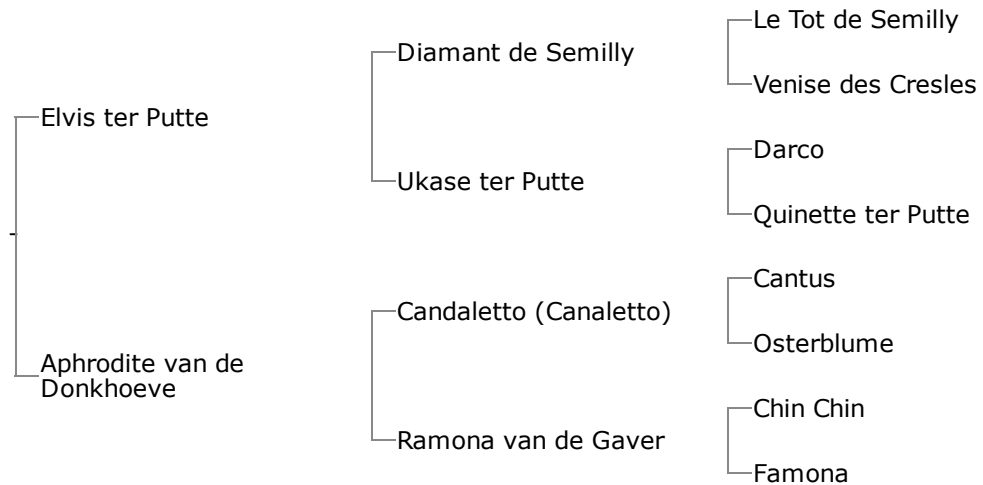

**Quinten van Hippo-Lux**  
BWP 2016

Sire: **ELVIS TER PUTTE** (BWP, 2004, bay stallion by Diamant de Semilly) *Approved for:* BWP; **ISJ** level **1.60m** with Karline de Brabander (BEL); 2nd CSI3\* **(1.50m)** Pforzheim (GER) 2015; 3rd CSI3\* 2014 - Grand Prix **(1.50m)** Kapellen (BEL); 2nd CSI2\* 2012 - Grand Prix **(1.45m)** Marcq en Baroeul (FRA); 2nd CSI1\* 2014 - Grand Prix **(1.40m)** Le Mans (FRA); participated 2010 - 6 year old horses Lanaken - World Championships for Young Horses

1st dam: Aphrodite van de Donkhoeve (BWP, 2000, bay mare by Candaletto)

Lobelia vd Donkhoeve (BWP, 2011, bay mare by VDL Zirocco Blue N.O.P.)

Cas Vd Donkhoeve Z (Z, 2012, bay stallion by Con Spirito R)

Pandora-K van 't Kattenheye (BWP, 2015, chestnut mare by Ultimate de Kreisker)

4th dam: Ramona (KWPN, 1975, grey mare by Wahtamin xx)

Famona (KWPN, 1987, mare by Zadok) : see above