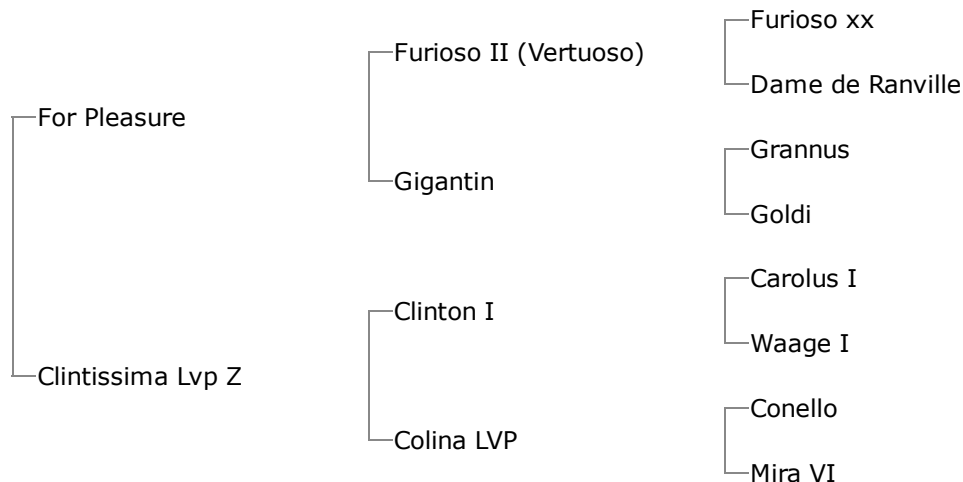

Florida - AES 2016

Sire: **FOR PLEASURE** (Hann, 1986, chestnut stallion by Furioso II) *Approved for: Hann, Holst, Old, SF, sBs, OS; ISJ level 1.60m* with Lars Nieberg (GER) and Marcus Ehning (GER); 1st CSIO5* 2004 - Grand Prix **(1.60m)** Zürich (SUI); 2nd CSIO5* 2003 - Grand Prix **(1.60m)** Aachen (GER); 2nd CSIO5* 2003 - Grand Prix **(1.60m)** La Baule (FRA); 1st CSI-W 2004 - World Cup **(1.40m-1.60m)** Leipzig (GER); 3rd CSI-W 2003 - Top Ten Final **(1.40m-1.60m)** Geneva (SUI); 1st CSI-W 2003 - Grand Prix **(1.40m-1.60m)** Göteborg (SWE); 3rd CSI-W 2002 - World Cup **(1.40m-1.60m)** Verona (ITA); 3rd CSI-W 2002 - World Cup **(1.40m-1.60m)** Aarhus / Vilhelmsborg (DEN); 3rd CSI-W 2002 - **ETC...**

1st dam: Clintissima Lvp Z (Z, 2011, dark brown mare by Clinton I)

Florida (AES, 2016, mare by For Pleasure)

2nd dam: Colina LVP (2004, mare by Conello)

Concas Lvp Z (Z, 2009, dark brown stallion by Contender) *Approved for: AES*