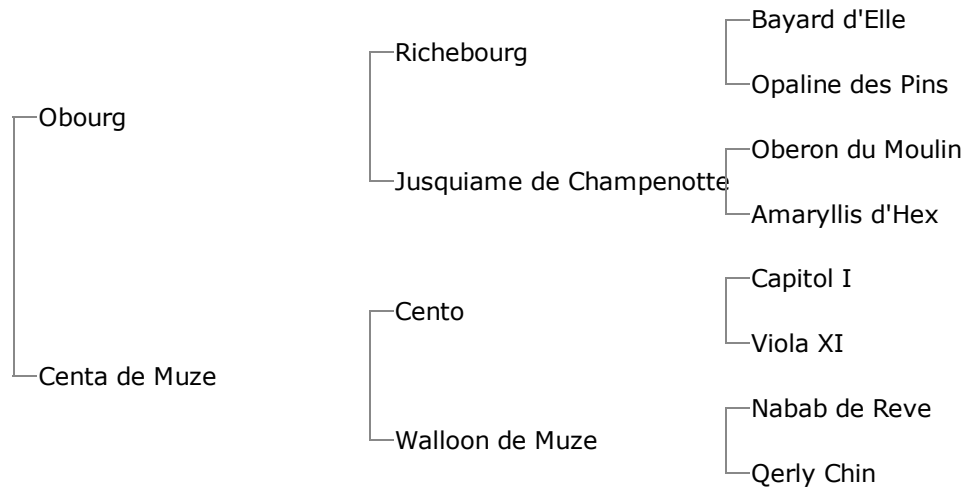

Embryo (Obourg x Cento) - 2016

Sire: **Obourg** (sBs, 1998, chestnut stallion by Richebourg) *Approved for: BWP*

1st dam: Centa de Muze (BWP, 2002, grey mare by Cento)

FREESTYLE DE MUZE (BWP, 2005, grey gelding by Lord Z) **ISJ** level **1.50m** with Richie Moloney (IRL); 3rd CSI4*-W 2014 - World Cup (**1.40m-1.60m**) Bridgehampton (USA)