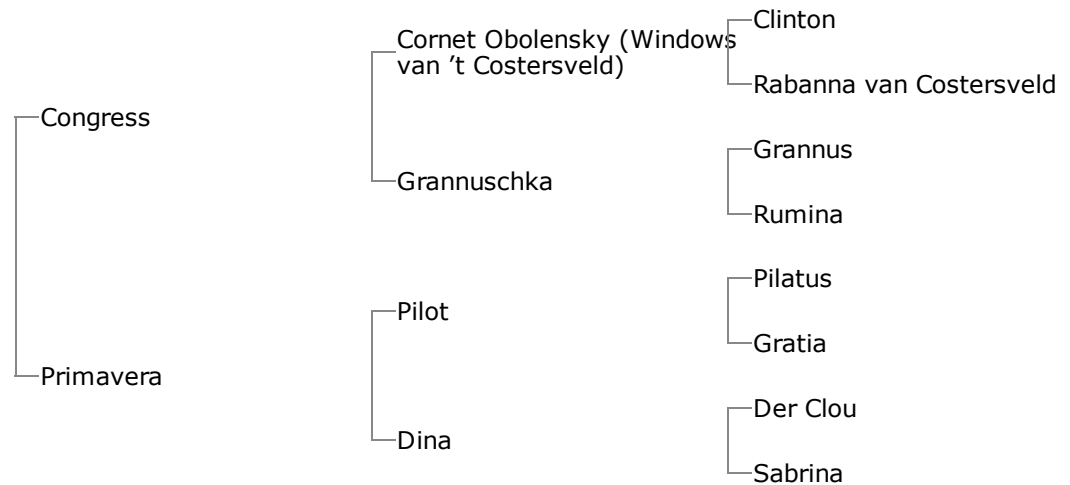

**Chevalier BU - Westf**  
2016

Sire: **Congress** (Old, 2006, grey stallion by Cornet Obolensky) *Approved for: Westf; ISJ level 1.45m* with Marie Ligges (GER);

1st dam: Primavera 26 (Westf, 1992, bay mare by Pilot)

Cilly (Westf, 2003, chestnut mare by Couleur Rubin)

**Cornet Rubin** (Westf, 2007, grey stallion by Cornet Obolensky) *Approved for: Westf*

**Highlight** (Westf, 2012, black brown stallion by Hirtentanz) *Approved for: Westf*

Chevalier BU (Westf, 2016, stallion by Congress)

2nd dam: Dina 126 (Westf, 1986, bay mare by Der Clou)

Primavera 26 (Westf, 1992, bay mare by Pilot) : see above

Panama 106 (Westf, 1994, light bay mare by Pilot)