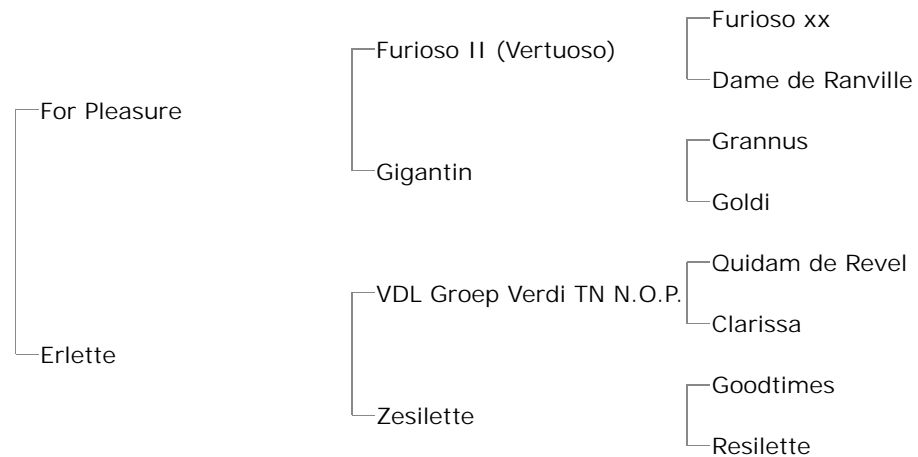

**Quique's Quest - BWP
2016**

Sire: **FOR PLEASURE** (Hann, 1986, chestnut stallion by Furioso II) *Approved for: Hann, Holst, Old, SF, sBs, OS; ISJ level 1.60m* with Lars Nieberg (GER) and Marcus Ehning (GER); 1st CSI5* 2004 - Grand Prix (1.60m) Zürich (SUI); 2nd CSIO5* 2003 - Grand Prix (1.60m) Aachen (GER); 2nd CSIO5* 2003 - Grand Prix (1.60m) La Baule (FRA); participated 1996 Atlanta (USA) - individual Olympic Games (jumping); 1st CSI-W 2004 - World Cup (1.40m-1.60m) Leipzig (GER); 3rd CSI-W 2003 - Top Ten Final (1.40m-1.60m) Geneva (SUI); 1st CSI-W 2003 - Grand Prix (1.40m-1.60m) Göteborg (SWE); 3rd CSI-W 2002 - World Cup (1.40m-1.60m) Verona (ITA); 3rd **ETC...**

1st dam: Erlette (KWPN, 2009, bay mare by VDL Groep Verdi TN N.O.P.)

Quique's Quest (BWP, 2016, chestnut stallion by For Pleasure)

2nd dam: Zesilette (KWPN, 2004, dark bay mare by Goodtimes)

Columbus (KWPN, 2007, gelding by Vleut) **ISJ level 1.35-1.40m** with Laura Renwick (GBR) and Malin Parmler (SWE); 1st CSI1* (1.35m) Valkenswaard (NED) 2016

Erlette (KWPN, 2009, bay mare by VDL Groep Verdi TN N.O.P.) : see above

3rd dam: Resilette (KWPN, 1998, bay mare by Jimtown)

Zesilette (KWPN, 2004, dark bay mare by Goodtimes) : see above

4th dam: Illette (KWPN, 1990, grey mare by Treffer)

Time Lette (KWPN, 2000, grey mare by Goodtimes)

Anoniem (2006, Grey/Brown stallion by Ronaldo) *Approved for: AES*