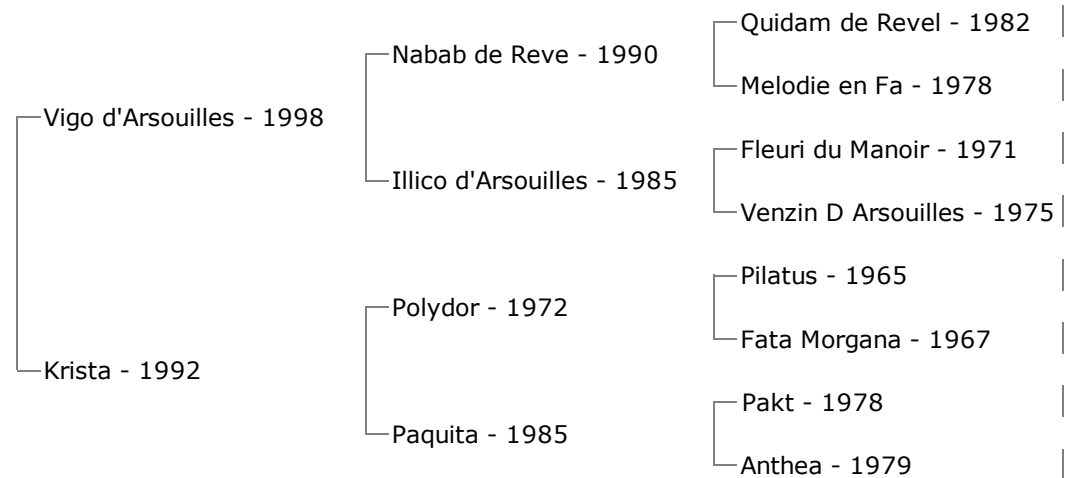

FFA Embryo 2

sire: **VIGO D'ARSOUILLES** (1998, BWP, chestnut stallion by Nabab de Reve) *Approved stallion for:* KWPN, SF, BWP, sBs; **ISJ** level **1.60m** with Philippe Le Jeune (BEL);

2nd CSIO5* 2012 - Grand Prix **(1.60m)** La Baule (FRA); 3rd CSI5* 2009 - Grand Prix **(1.60m)** Paris (FRA); 3rd CSI4* 2009 - Grand Prix **(1.60m)** Moorseele (BEL); 2nd CSIO5* 2008 - Final Samsung Super League **(1.60m)** Barcelona (ESP); 2nd CSIO5* 2007 - Grand Prix **(1.60m)** Gijon (ESP); participated 2012 London (GBR) - individual Olympic Games (jumping); participated 2012 London (GBR) - team competition Olympic Games (jumping); participated 2011 Madrid (ESP) - team competition European Championships (show jumping); participated 2011 Madrid (ESP) - individual European Championships (show jumping); 1st 2010 Lexington (USA) - individual World Equestrian Games; 3rd 2010 Lexington (USA) - team competition World Equestrian Games; 8th 2009 Windsor (GBR) - individual European Championships (show jumping); participated 2009 Windsor (GBR) - team competition European Championships (show jumping); **Etc ...**

1st dam: Krista (1992, Westfalen, bay mare by Polydor)

FFA Embryo 2 (by Vigo d'Arsouilles)

OBADJA (1996, KWPN, bay gelding by Ahorn) level **1.60m**

RAMZES (1998, KWPN, dark bay stallion by Emilion) level **1.50m**

Paquita (1985, Westfalen, mare by Pakt) : see above

4th dam: Angelique (1972, Westfalen, mare by Adlerfels)

Anthea (1979, Westfalen, mare by Argwohn I) : see above

Fendora (1985, Westfalen, chestnut mare by Federball)

SIR OLIVER (1992, Westfalen, chestnut gelding by Florestan I) **IDR** with Raphael Pleger (LUX); **Faveur** (1993, Westfalen, bay stallion by Florestan I) *Approved stallion for: Westf*