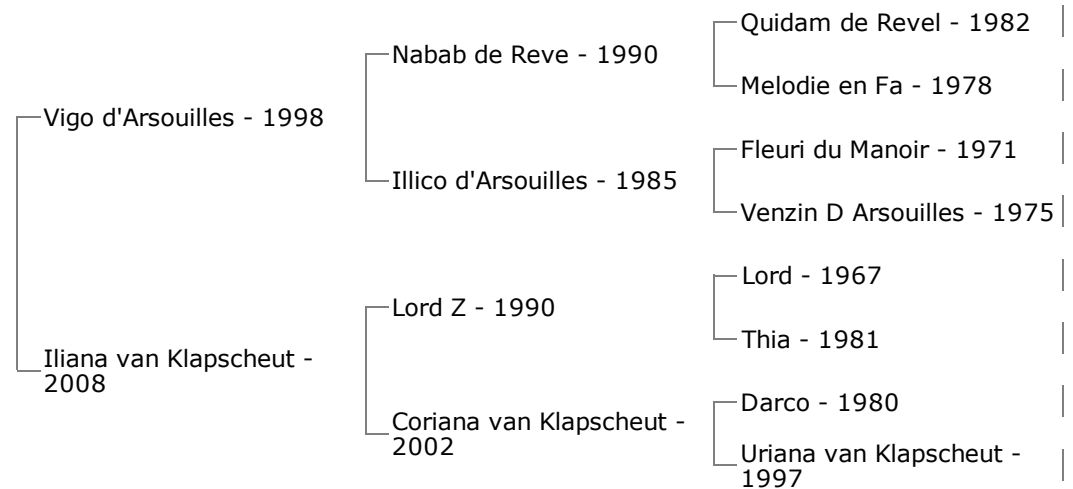

Pedro van Klapscheut
BWP 2015

sire: **VIGO D'ARSOUILLES** (1998, BWP, chestnut stallion by Nabab de Reve) *Approved stallion for: KWPN, SF, BWP, sBs; ISJ level 1.60m* with Philippe Le Jeune (BEL);

2nd CSIO5* 2012 - Grand Prix **(1.60m)** La Baule (FRA); 3rd CSI5* 2009 - Grand Prix **(1.60m)** Paris (FRA); 3rd CSI4* 2009 - Grand Prix **(1.60m)** Moorseele (BEL); 2nd CSIO5* 2008 - Final Samsung Super League **(1.60m)** Barcelona (ESP); 2nd CSIO5* 2007 - Grand Prix **(1.60m)** Gijon (ESP); 2nd CSI3* 2012 - Grand Prix **(1.50m)** Aalst (BEL); 1st CSI3* 2007 - Grand Prix **(1.50m)** Royan (FRA); 3rd CSI2* 2012 - Grand Prix **(1.45m)** Chantilly (FRA); participated 2012 London (GBR) - individual Olympic Games (jumping); participated 2012 London (GBR) - team competition Olympic Games (jumping); participated 2011 Madrid (ESP) - team competition European Championships (show jumping); participated 2011 Madrid (ESP) - individual European Championships (show jumping); 1st 2010 Lexington (USA) - individual World Equestrian Games; 3rd 2010 Lexington (USA) - team competition World Equestrian Games; 8th 2009 Windsor (GBR) - individual European Championships (show jumping); participated 2009 Windsor (GBR) - team competition European Championships (show jumping); participated 2007 Mannheim (GER) - individual European Championships (show jumping); participated 2007 Mannheim (GER) - team competition European Championships (show jumping)

1st dam: Iliana van Klapscheut (2008, BWP, chestnut mare by Lord Z)

Mugano van Klapscheut (2012, BWP, bay stallion by Ugano Sitte) *Approved stallion for: BWP*
Pedro van Klapscheut (2015, BWP, stallion by Vigo d'Arsouilles)