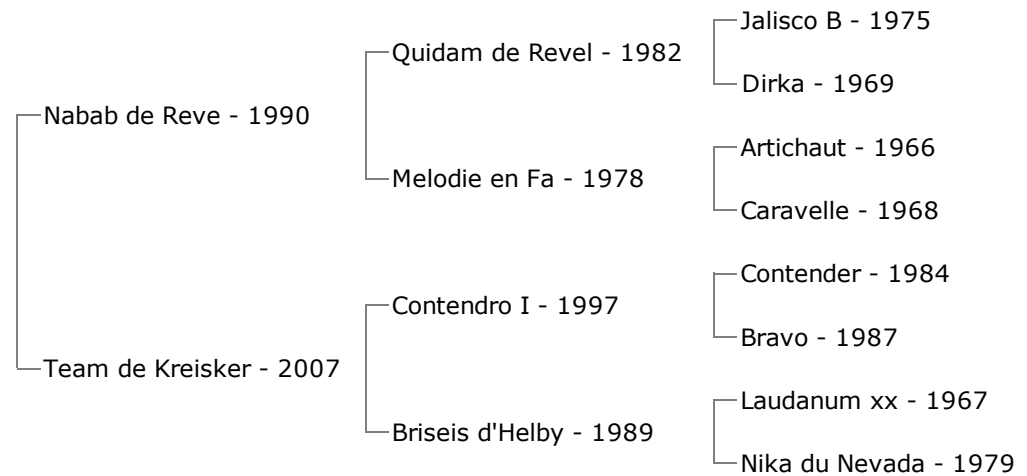

**Flower de Kreisker**  
SF 2015

sire: **NABAB DE REVE** (1990, BWP, bay stallion by Quidam de Revel) *Approved stallion for: SF, BWP, sBs, SI; ISJ level 1.60m* with Philippe Le Jeune (BEL);

2nd CSIO5\* 2002 - Final Samsung Super League (**1.60m**) Donaueschingen (GER); 3rd 2002 Jerez de la Frontera (ESP) - team competition World Equestrian Games; participated 2002 Jerez de la Frontera (ESP) - individual World Equestrian Games; **Etc ...**

1st dam: Team de Kreisker (2007, Selle Français, bay mare by Contendro I)

Flower de Kreisker (2015, Selle Français, mare by Nabab de Reve)

2nd dam: Briseis d'Helby (1989, Selle Français, chestnut mare by Laudanum xx)