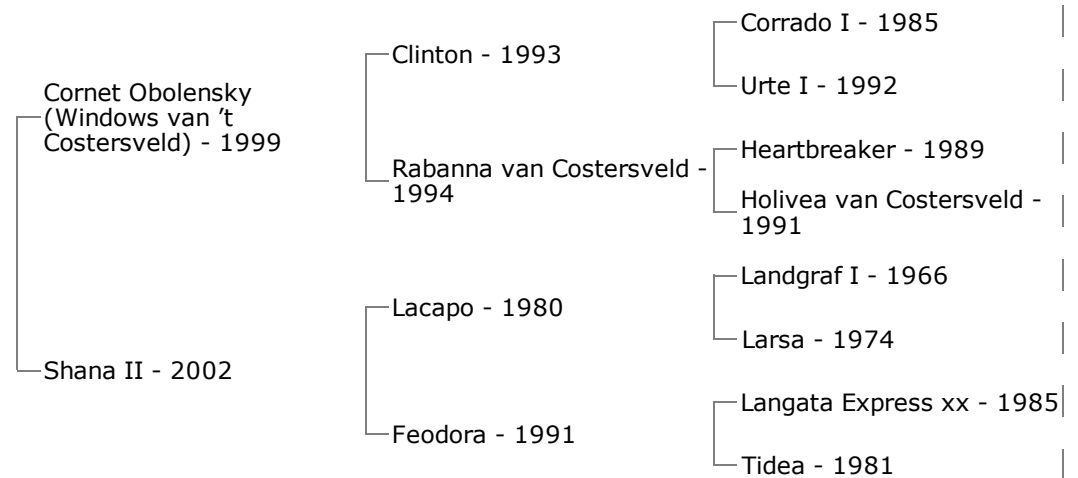

Jax LVP
sBs 2015

sire: **CORNET OBOLENSKY** (Windows van 't Costersveld) (1999, BWP, grey stallion by Clinton)
Approved stallion for: Hann, Holst, Old, Rhein, SF, BWP, SWB, SI, Westf, Bay; ISJ level 1.60m with Marco Kutscher (GER); 2nd CSI5* 2012 - Grand Prix (GCT) (**1.60m**) Doha (QAT); 1st CSI5*-W 2012 - World Cup (**1.60m**) Zürich (SUI); 1st CSI5*-W 2011 - World Cup (**1.60m**) Verona (ITA); participated 2008 Hong Kong (CHN) - individual Olympic Games (jumping); participated 2008 Hong Kong (CHN) - team competition Olympic Games (jumping) **Etc ...**

1st dam: Shana II (2002, Holstein, bay mare by Lacapo)

Chairman I (2008, Holstein, by Cero): level **1.35m** with Kevin Martsch
Chairman II (2009, Holstein, by Cero): level **1.30m** with Kevin Martsch
Garissa (2014, Zangersheide, mare by Cormint I)
Jax LVP (2015, sBs, stallion by Cornet Obolensky)

2nd dam: Feodora (1991, Holstein, mare by Langata Express xx)

Shana II (2002, Holstein, bay mare by Lacapo) : see above
Vassinata 227805 (2005, Holstein, grey mare by Cassini I)
Kentinata van de Plaetse Molen (2010, BWP, grey mare by Cento)