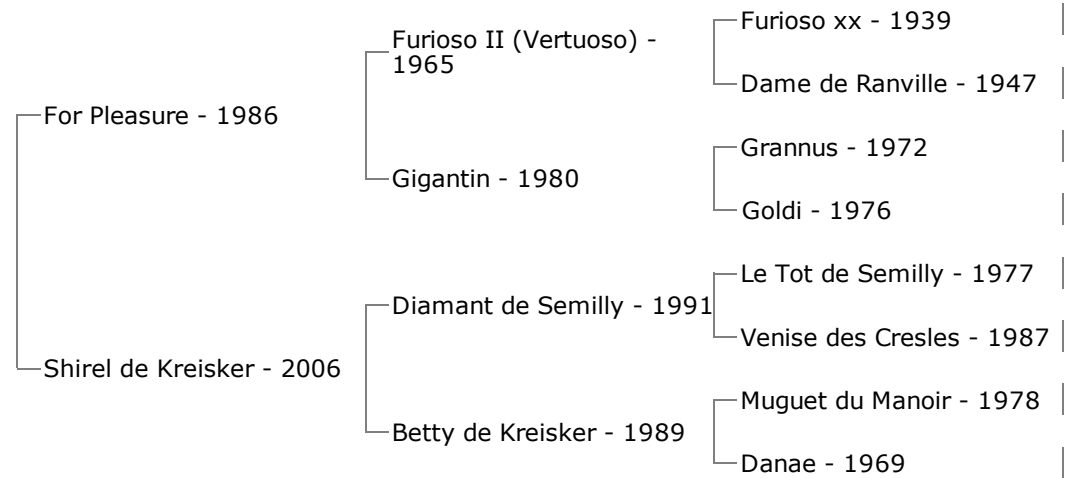

Forcing de Kreisker
SF 2015

sire: **FOR PLEASURE** (1986, Hannover, chestnut stallion by Furioso II) *Approved stallion for: Hann, Holst, Old, SF, sBs, OS*; **ISJ** level **1.60m** with Lars Nieberg (GER) and Marcus Ehning (GER);
1st CSIO5* 2004 - Grand Prix **(1.60m)** Zürich (SUI); 2nd CSIO5* 2003 - Grand Prix **(1.60m)** Aachen (GER); 2nd CSIO5* 2003 - Grand Prix **(1.60m)** La Baule (FRA); 1st CSI-W 2004 - World Cup **(1.40m-1.60m)** Leipzig (GER); participated 1996 Atlanta (USA) - individual Olympic Games (jumping); 1st 1996 Atlanta (USA) - team competition Olympic Games (jumping); 3rd CSI-A 1995 - Grand Prix Wolfsburg (GER); 2nd 1995 - Göteborg (SWE) - final result World Cup Final **Etc ...**

1st dam: Shirel de Kreisker (2015, Selle Français, chestnut mare by Diamant de Semilly)

Forcing de Kreisker (2015, Selle Français, mare by For Pleasure)

2nd dam: Betty de Kreisker (1989, Selle Français, chestnut mare by Muguet du Manoir)

Fakir de Kreisker (1993, Selle Français, bay stallion by Quito de Baussy) *Approved stallion for SF*

JUMPY DE KREISKER (1997, Selle Français, chestnut mare by Quito de Baussy) **ISJ** level **1.50m**

Qaresse de Kreisker (2004, Selle Français, chestnut mare by Diamant de Semilly) **ISJ** level **1.45m** with François Bossu (BEL);