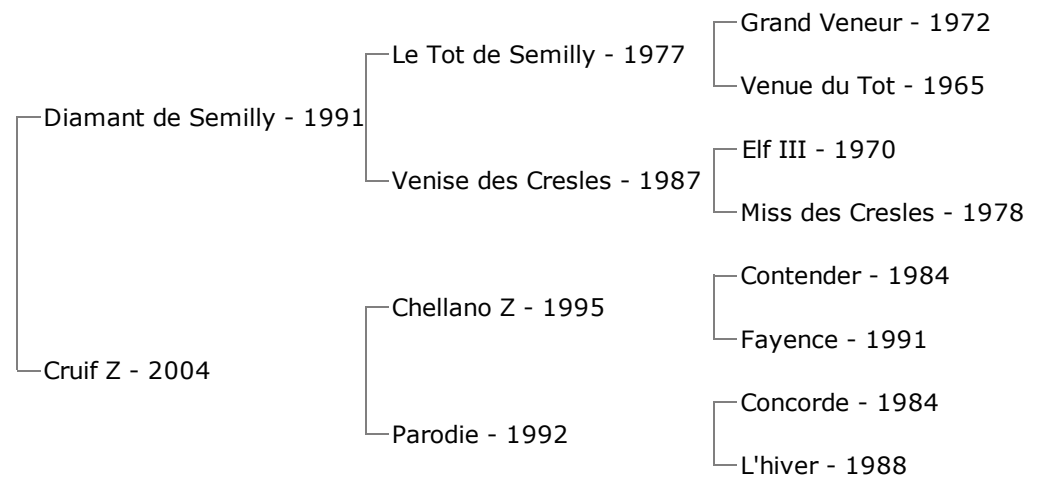

Ding Dong
Z 2015

sire: **DIAMANT DE SEMILLY** (1991, Selle Français, bay stallion by Le Tot de Semilly) *Approved stallion for: Holst, SF, BWP, SI, Z; ISJ level 1.60m* with Eric Levallois (FRA);

1st CSI4* 2006 - Grand Prix **(1.60m)** Liège (BEL); 3rd CSIO5* 2002 - Final Samsung Super League **(1.60m)** Donaueschingen (GER); 3rd CSI3* 2006 - Grand Prix **(1.50m)** Cervia (ITA); 1st CSI3* 2006 - Grand Prix **(1.50m)** Pioltello (ITA); 1st CSI3* 2005 - Grand Prix **(1.50m)** Caen (FRA); 1st CSI3* 2005 - Grand Prix **(1.50m)** Saint Lô (FRA); participated 2003 Donaueschingen (GER) - individual European Championships (show jumping); 2nd 2003 Donaueschingen (GER) - team competition European Championships (show jumping); 1st 2002 Jerez de la Frontera (ESP) - team competition World Equestrian Games; 9th 2002 Jerez de la Frontera (ESP) - individual World Equestrian Games; 1st CSI-B 1999 - Grand Prix Saint Lô (FRA); 1st CSI-A 1999 - Grand Prix Jardy (FRA); 3rd CSI-A 1999 - Grand Prix Deauville (FRA)

1st dam: Cruif Z (2004, Zangersheide, bay mare by Chellano Z)

Liu Jo van Overis (2011, BWP, chestnut mare by Kashmir van Schuttershof)

Ding Dong (2015, Zangersheide, stallion by Diamant de Semilly)

2nd dam: Parodie (1992, BWP, black mare by Concorde) level **1.30m**

Wendolien (1999, BWP, chestnut mare by Darco)

Eric (2004, BWP, chestnut stallion by Flamenco Desemilly)

Focus (2005, BWP, bay stallion by Nagano)

Gloria (2006, BWP, chestnut mare by Nagano)

Isidor (2008, BWP, grey gelding by Cicero van Paemel Z)