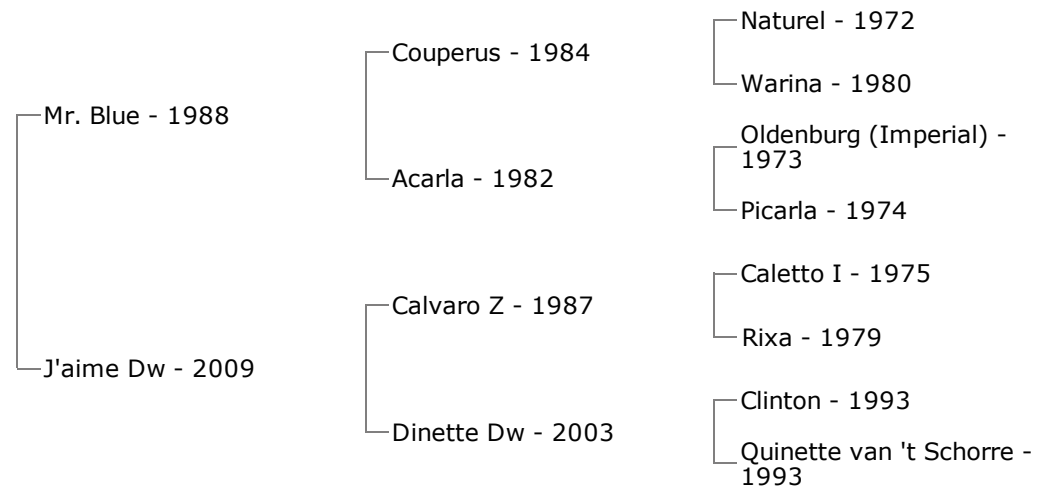

**Mr Calvaro**  
Z 2015

sire: **Mr. Blue** (1988, KWPN, grey stallion by Couperus) *Approved stallion for: KWPN, SF, BWP, SI; ISJ* level **1.40m-1.60m** with Katie Monahan Prudent (FRA) and Elise Haas (USA); 1st CSI-W 2000 - World Cup (**1.40m-1.60m**) Miami (USA); 1st CSI-W 1999 - Grand Prix (**1.40m-1.60m**) Amsterdam (NED); 1st CSI-W 1998 - World Cup (**1.40m-1.60m**) Paris - Bercy (FRA); 1st CSI-W 1997 - World Cup (**1.40m-1.60m**) Berlin (GER); 2nd CSI-W 1997 - World Cup (**1.40m-1.60m**) Aarhus / Vilhelmsborg (DEN); participated 1998 - Helsinki (FIN) - final result World Cup Final; 1st CSI-A 1997 - German Master Stuttgart (GER); participated 1997 - Mannheim (GER) - individual European Championships (show jumping); 2nd 1997 - Mannheim (GER) - team competition European Championships (show jumping); 1st CSI-A 1997 - Grand Prix Hachenburg (GER); **Etc ...**

1st dam: J'aime Dw (2009, BWP, grey mare by Calvaro Z)

New Blue (2013, BWP, stallion by Mr. Blue)

Mr Calvaro (2015, Zangersheide, stallion by Mr. Blue)

2nd dam: Dinette Dw (2003, BWP, grey mare by Clinton)