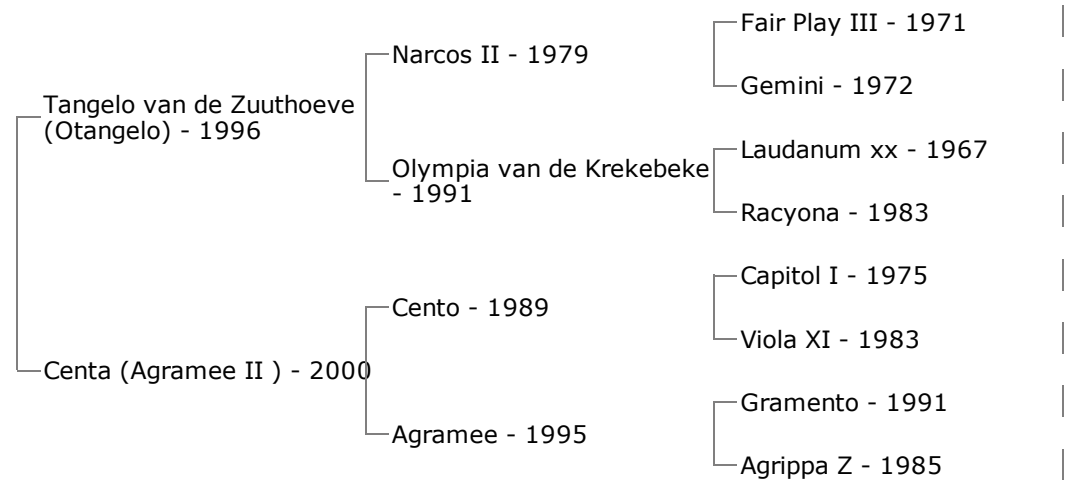

Paulette
BWP 2015

sire: **TANGELO VAN DE ZUUTHOEVE** (Otangelo) (1996, BWP, chestnut stallion by Narcos II) *Approved stallion for: KWPN, Hann, BWP; ISJ level 1.50m* with Roelof Bril (NED);

1st dam: Centa (Agramee II) (2000, Oldenburg, dark bay mare by Cento)

Zuriel (2004, KWPN, bay or brown mare by Saumur-o)

Index van het Keizershof (2008, BWP, grey stallion by Massimo)

Grace d'Arsouilles Windelsteen (2006, BWP, bay or brown mare by Vigo d'Arsouilles)

Herbie van Overis (2007, BWP, grey mare by Massimo)

3rd dam: Agrippa Z (1985, Hannover, bay mare by Almé Z)

Agramee (1995, Oldenburg, black brown mare by Gramento) : see above

Veloz Belleza (1999, Oldenburg, mare by Voltaire)

Zsa Zsa Belleza VB (2004, AES, bay mare by Pokemon DDH)