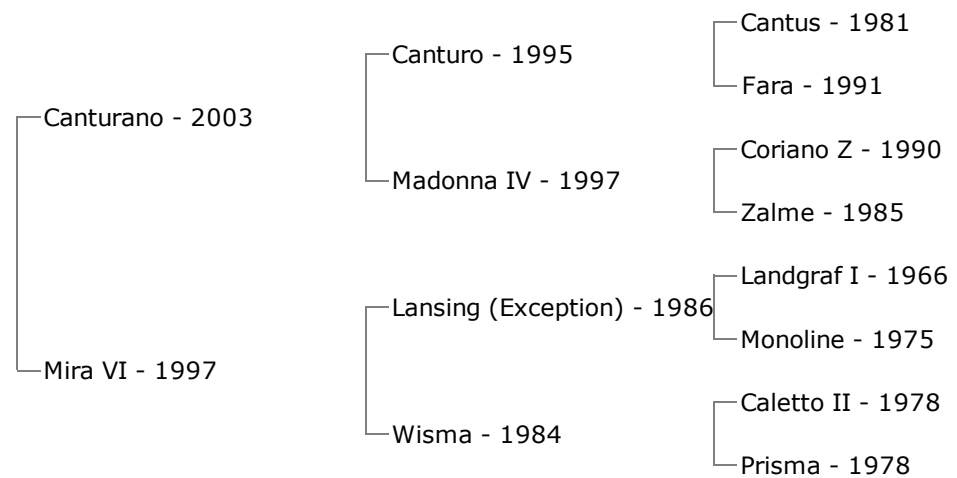

Cupido Quality Z
Z 2015

sire: **Canturano** (2003, Holstein, bay stallion by Canturo) *Approved stallion for: KWPN, Hann, Holst, Old, SF, SWB, Z; ISJ level 1.45m* with Roberto Prandi (ITA);

1st dam: Mira VI (1997, Holstein, mare by Lansing) **Halfsister to Cassini I & II and Clarimo**

CASSARO Z (2002, Holstein, grey stallion by Coronado) *Approved stallion for: Holst, Z, Bayern, Rheyndl.; level 1.50m*

Colina LVP (2004, , mare by Conello)

Concas LVP Z (2009, Zangersheide, Bay stallion by Contender) *Approved stallion for: AES*

3rd dam: Prisma (1978, Holstein, mare by Mahmud)

Wisma (1984, Holstein, mare by Caletto II) : see above

4th dam: Cerena (1966, Holstein, mare by Cobalt)

Prisma (1978, Holstein, mare by Mahmud) : see above