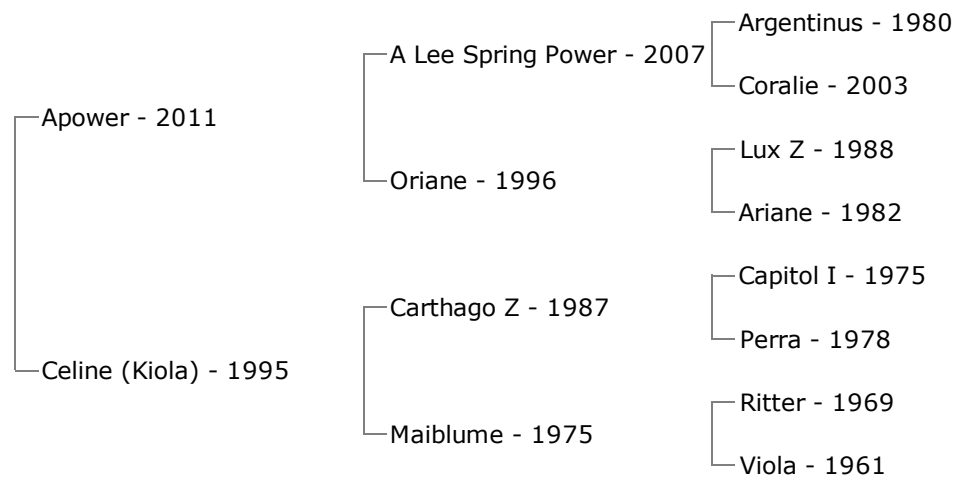

Annecy
sBs 2015

sire: **Apower** (2011, Westfalen, bay stallion by A Lee Spring Power) *Approved stallion for: KWPN, Westf*

1st dam: Celine (Kiola) (1995, Holstein, grey mare by Carthago Z)

Cassara LVP Z (2008, Zangersheide, grey mare by Cassaro Z)

Annecy (2015, sBs, mare by Apower)

2nd dam: Maiblume (1975, Holstein, bay mare by Ritter)

Diadem I (1989, Holstein, mare by Königspark xx)

Hiska (1993, Holstein, bay mare by Carthago Z)

Barinello (1998, Holstein, dark bay stallion by Barnaul xx) *Approved stallion for: Holst*