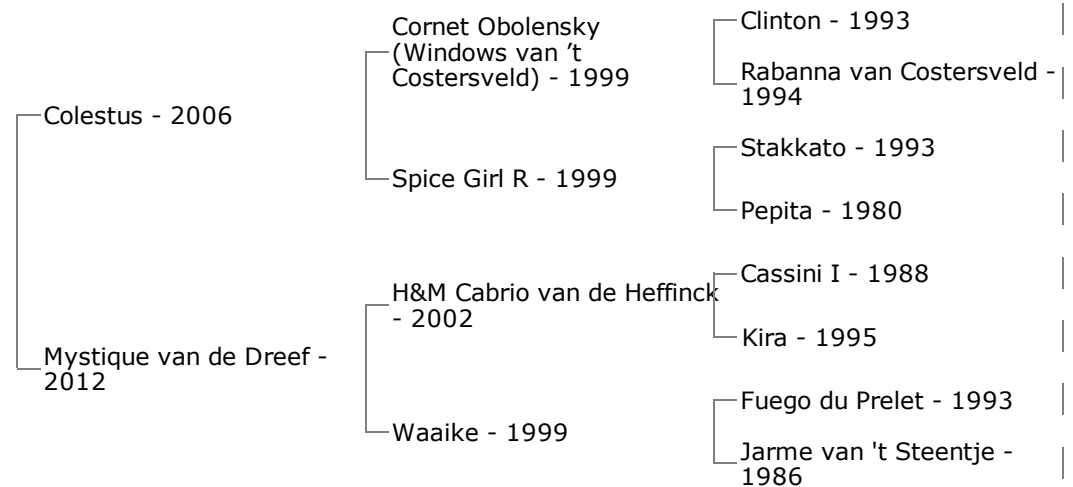

**Colesta
vd Caatshoeve Z**
Z 2015

sire: **COLESTUS** (2006, Westfalen, grey stallion by Cornet Obolensky) **ISJ** level **1.60m** with Ludger Beerbaum (GER); 2nd CSI5* (**1.60m**) Paris (FRA) 2015

1st dam: Mystique van de Dreef (2012, BWP, grey mare by H&M Cabrio van de Heffinck)

Colesta vd Caatshoeve Z (2015, Zangersheide, mare by Colestus)

2nd dam: Waaike (1999, BWP, bay mare by Fuego du Prelet) level **1.30m**

Jarne deux vd Dreef (2009, BWP, mare by Echo vh Neerenbosch)

Luana II van de Dreef (2011, BWP, by Cabrio vd Heffinck)

Mystique van de Dreef (2012, BWP, grey mare by H&M Cabrio van de Heffinck): see above

3rd dam: Jarne van 't Steentje (1986, BWP, chestnut mare by Lys de Darnen) level **1.30m**

Opstalans vh Steentje D'07 (1991, BWP, chestnut mare by Landadel)